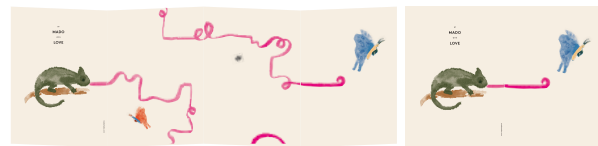

Charlie The Chameleon
All The Way To Paris
Accordion Card A5 #M1214 **1,600円**